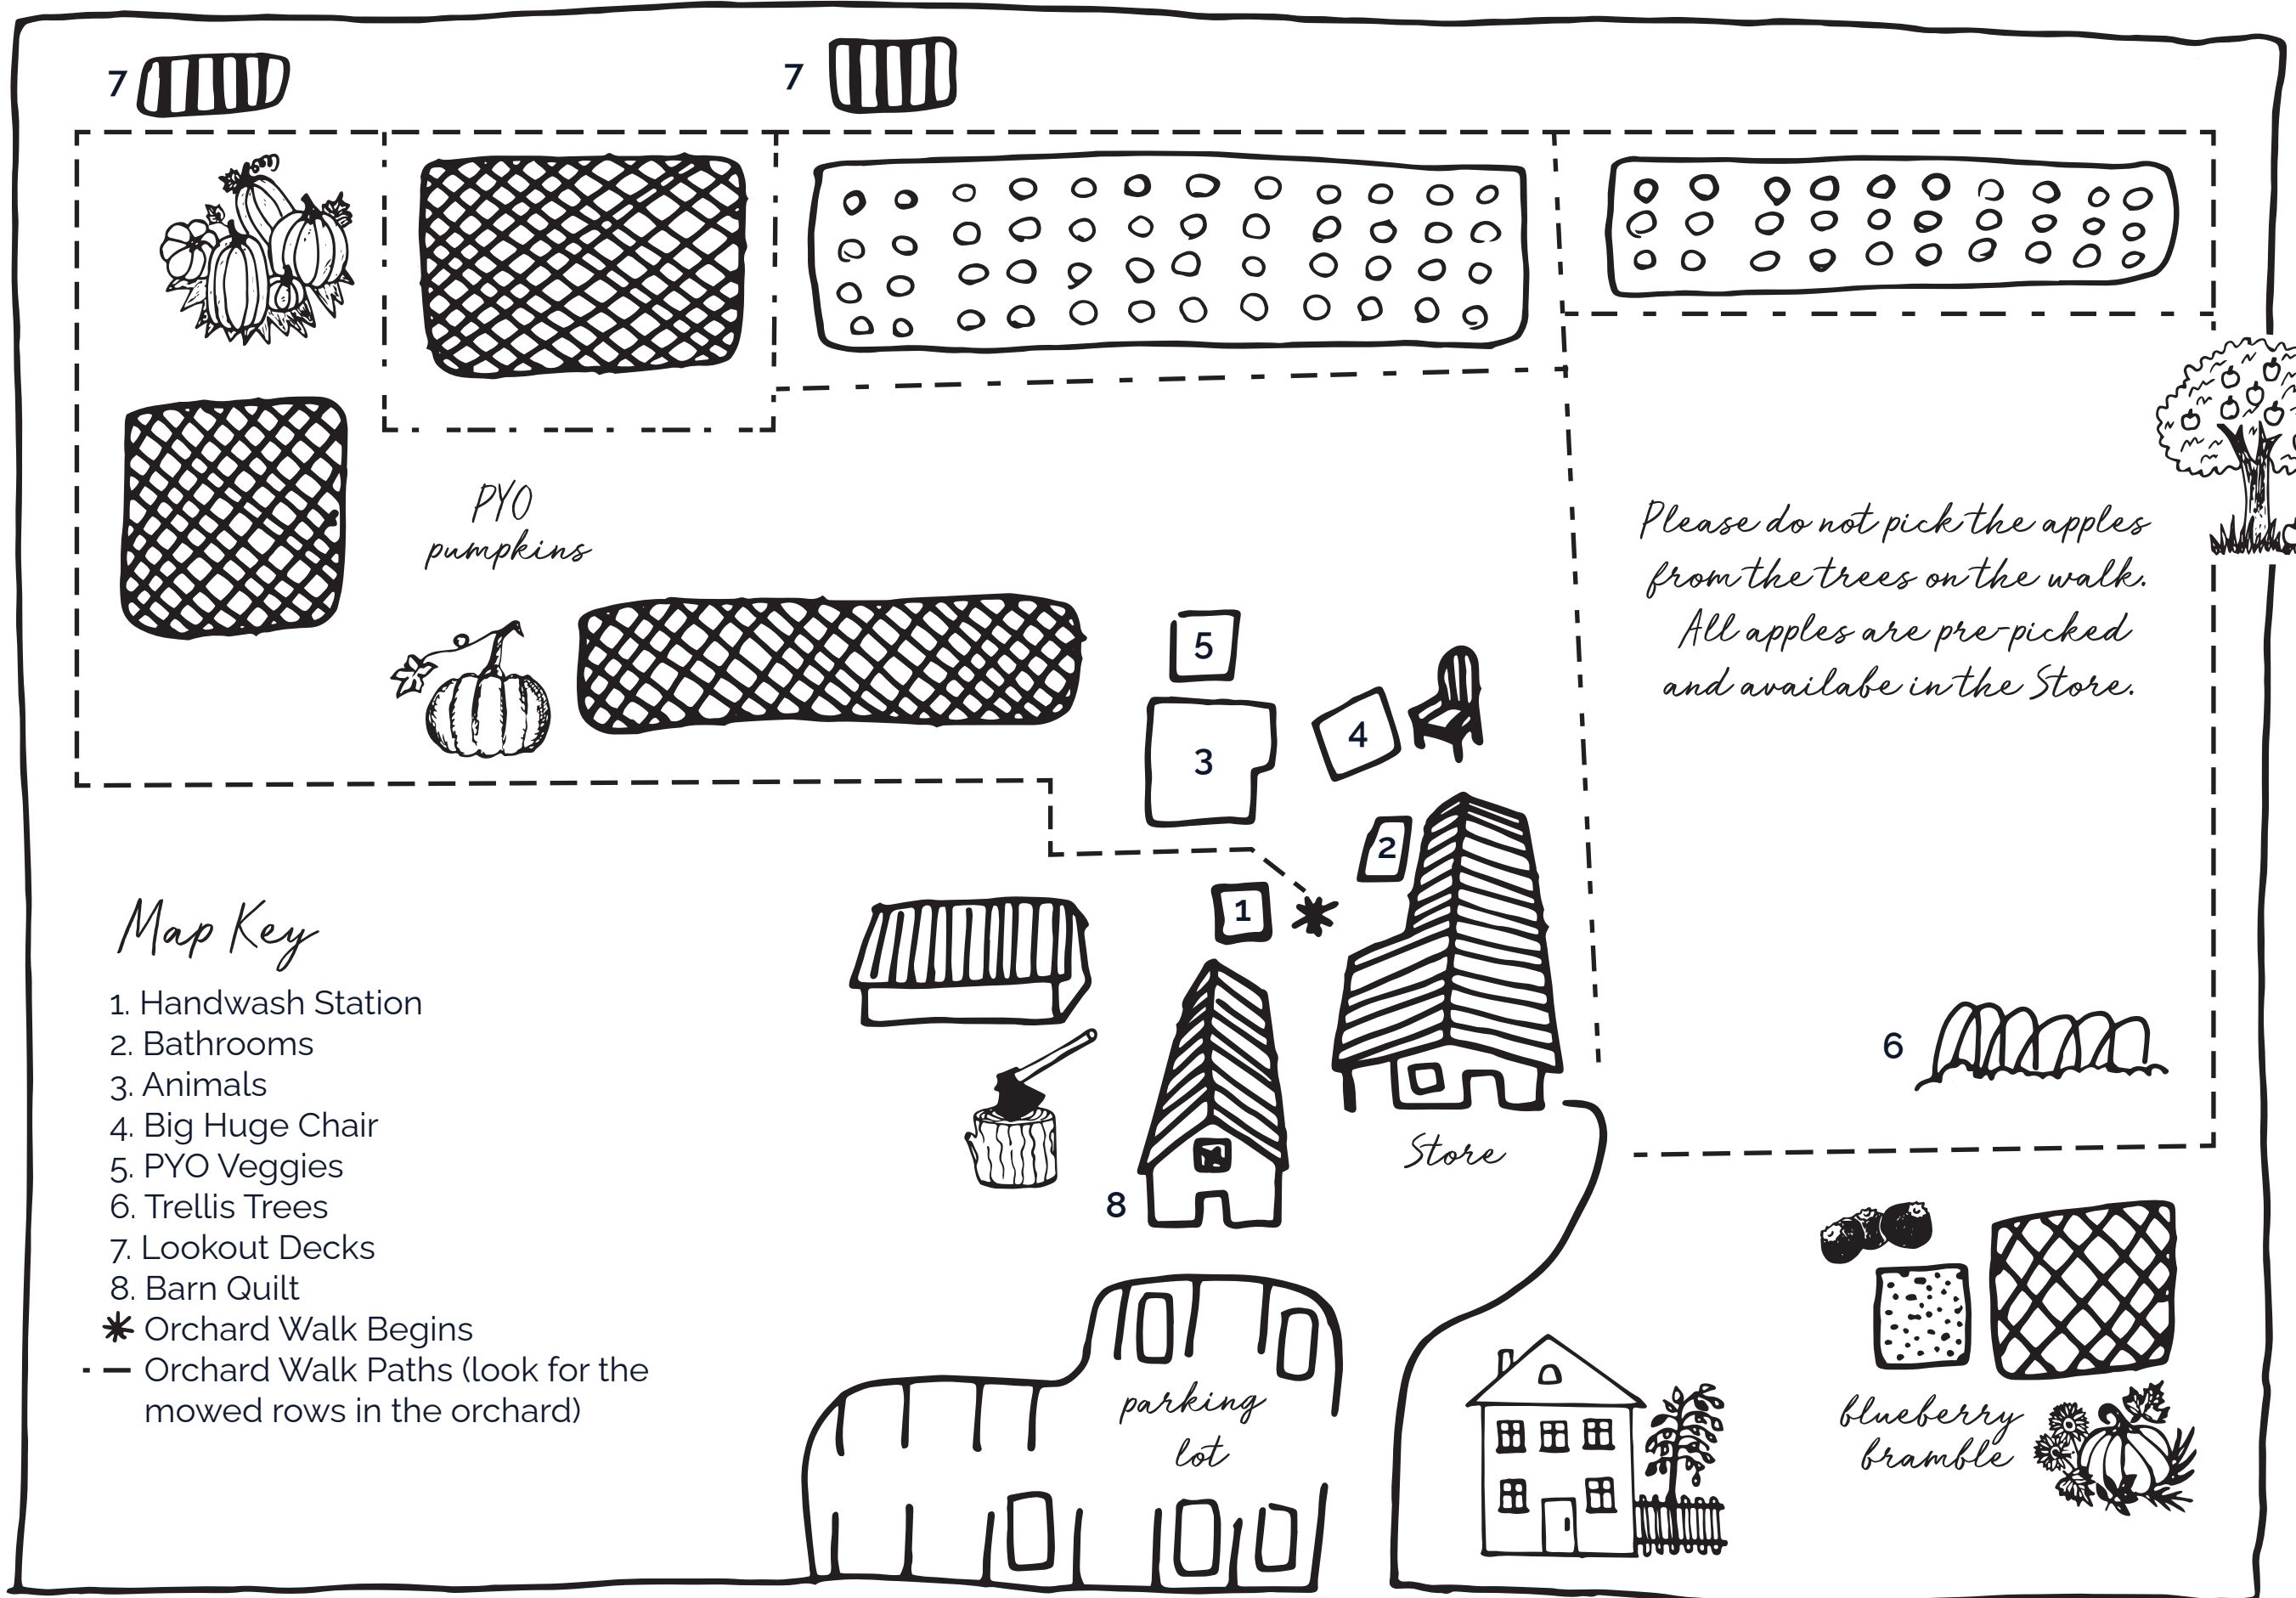

# LAPACEK'S ORCHARD

Apples and fun, just north of Madison WI

2020 Orchard Map

Please do not pick the apples from the trees on the walk. All apples are pre-picked and available in the Store.

## Map Key

- 1. Handwash Station
- 2. Bathrooms
- 3. Animals
- 4. Big Huge Chair
- 5. PYO Veggies
- 6. Trellis Trees
- 7. Lookout Decks
- 8. Barn Quilt
- \* Orchard Walk Begins
- - Orchard Walk Paths (look for the mowed rows in the orchard)